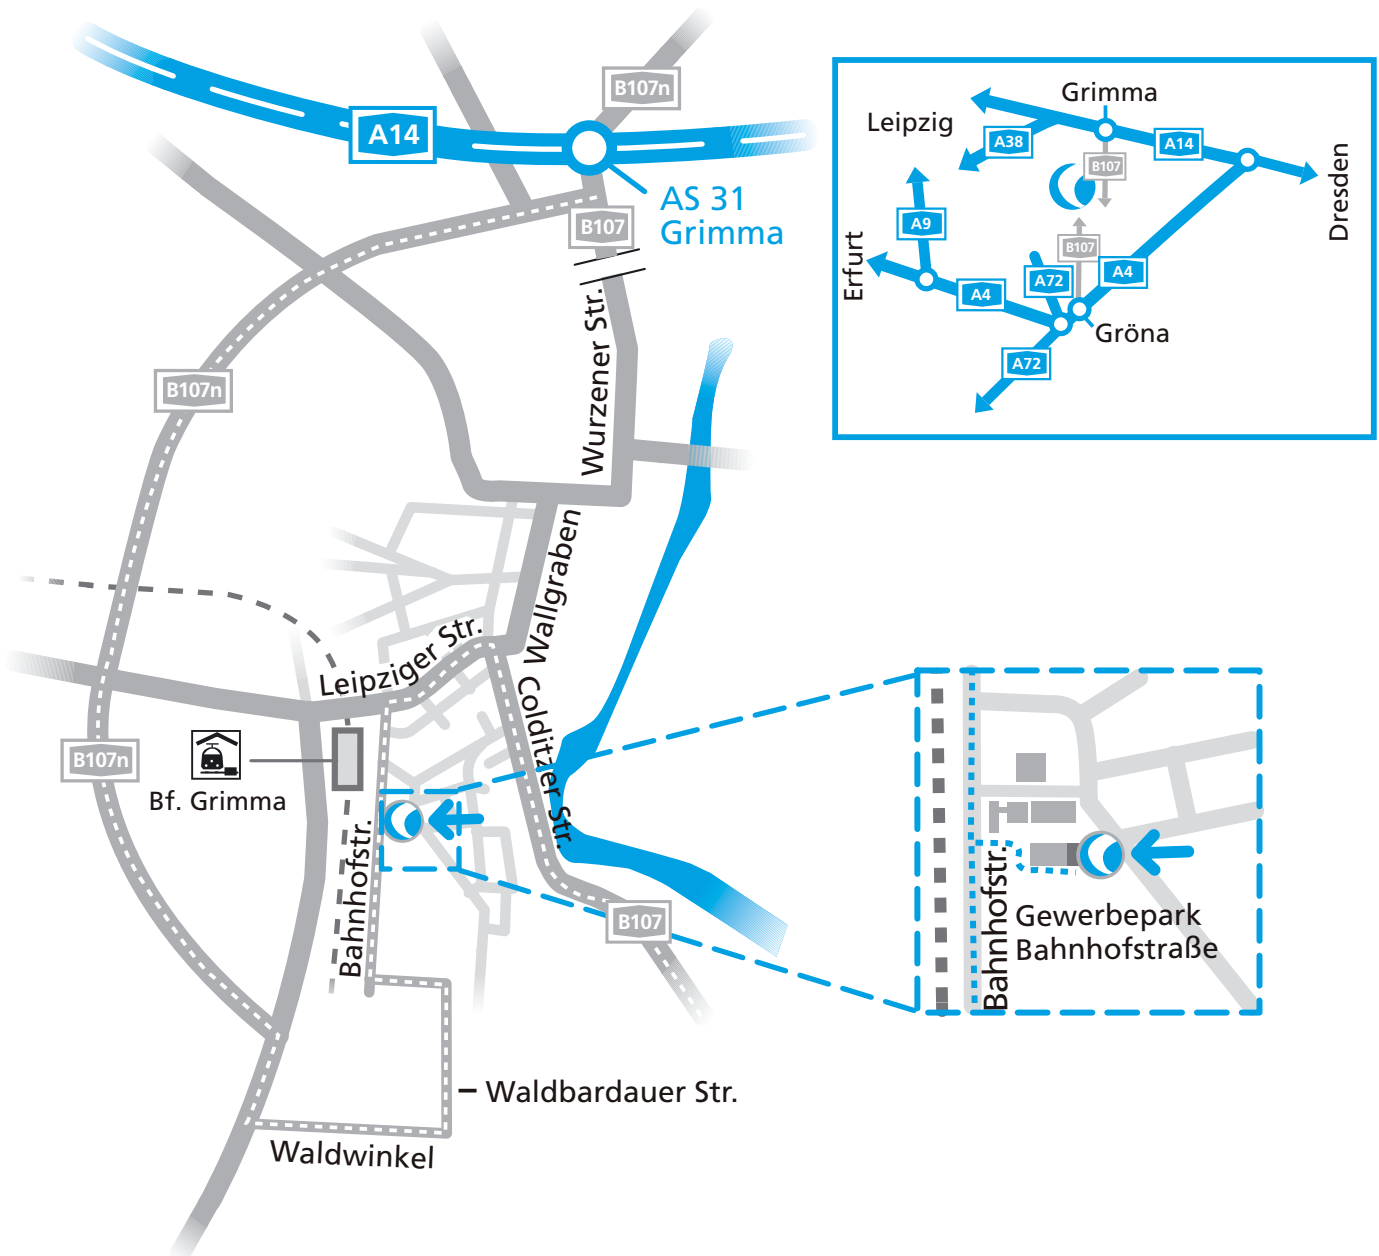

How to find us

Coming from the A14

- Take the exit "Grimma"
- At the first roundabout take the second exit
- At the second roundabout take the first exit onto the B107n
- Follow the bypass B107n until the end; then turn right into Lausicker Straße
- Then take the next right into "Waldwinkel"
- After the railway crossing turn left into Waldbardauer Straße (follow main street)
- Turn right after the "Muldenhalle"
- After about 300 metres you will see FAUN on the right

FAUN Viatec GmbH

Bahnhofstraße 5
Gebäudenummer 48.4
04668 Grimma
Tel.: +49 3437 92 04-0
Fax: +49 3437 92 04-99
Viatec@FAUN.com
www.FAUN.com