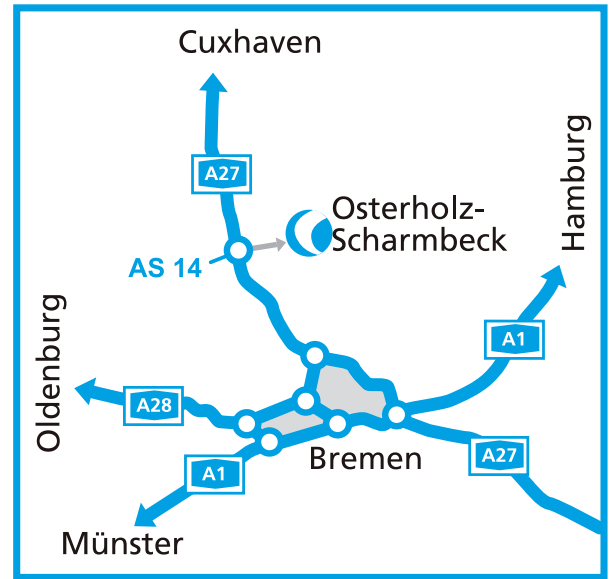

# How to find us

## Coming from Münster or Hamburg

- Take the A1 towards Bremen
- At the junction "Bremer Kreuz", take the A27 towards Bremerhaven/Cuxhaven
- From the A27 take exit 14 "Schwanewede"
- Turn left (Gewerbepark A27)
- After 4 kilometres you will see FAUN on the right